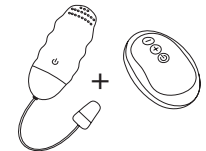

57516

Run Time: Up to 50 mins
Charge Time: Approx. 1 hour

Item #	Colour	Outer Qty	Inner Qty	Length (mm)	Width (mm)	Diameter (mm)	Weight (g)
57415	Purple	48	12	194	31	N/A	40
57516	Pink	48	12	203	36	N/A	60

Run Time: Up to 50 mins
Charge Time: Approx. 1 hour