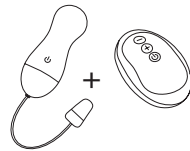

Remote Control VIBRATING EGG

Remote Control VIBRATING TONGUE

10 Functions | Silicone Finish | Rechargeable | Waterproof

The wireless, waterproof vibrating egg and tongue with 10 powerful functions are discreet enough to take anywhere and strong enough to deliver incredible sensations on the go.

Use it on its own

OR

Use it with the remote

57415

Use it on its own

OR

Use it with the remote

57516

Run Time: Up to 50 mins
Charge Time: Approx. 1 hour

Item #	Colour	Outer Qty	Inner Qty	Length (mm)	Width (mm)	Diameter (mm)	Weight (g)
57415	Purple	48	12	194	31	N/A	40
57516	Pink	48	12	203	36	N/A	60

Run Time: Up to 50 mins
Charge Time: Approx. 1 hour