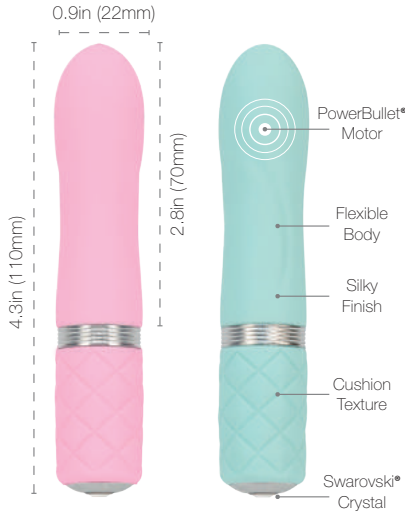

# FLIRTY Mini Massager

Flirty is soft and has a flexible design that promotes playful exploration while its small size makes it perfect to take with you anywhere you go. Do not let the size fool you, Flirty is packed with enough strength for even the most experienced power lover.