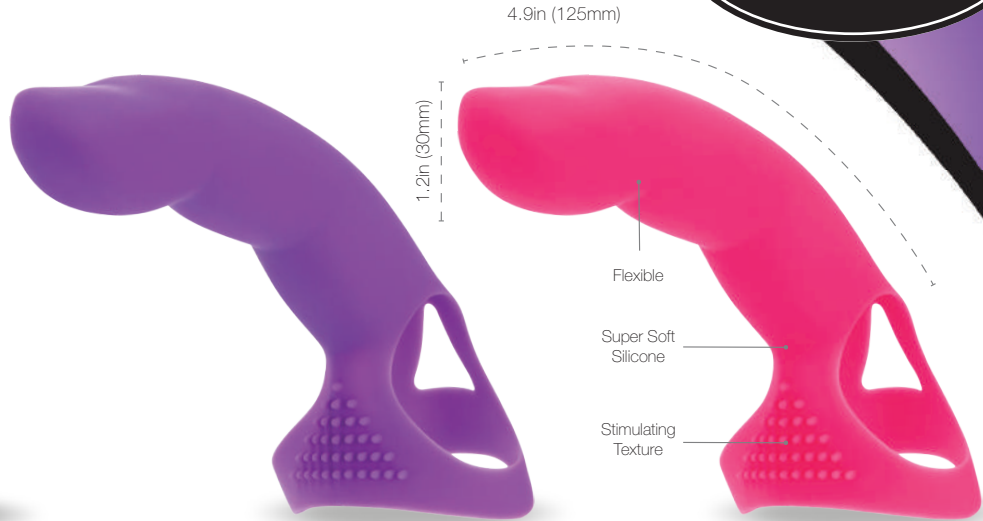

# Extra Touch Finger

**SIMPLE  
& TRUE**™

89515

89516

Flexible | Super soft silicone | Stimulating texture  
Universal fit - use on either hand

Stimulating Texture

Flexible

Use on Either Hand