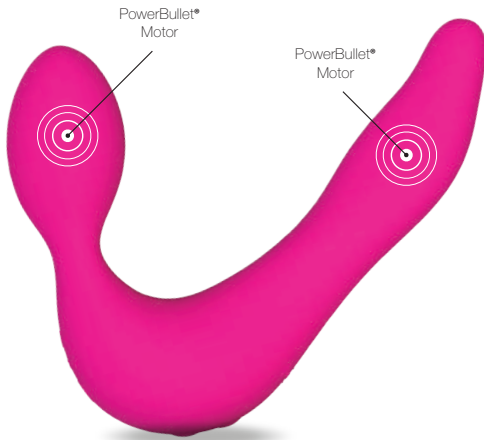

### Dimensions:

7.8in (197mm) x 1.3in (32mm)

- Pronounced Tips Concentrate Vibrations from Both Ends to Specific Areas
- Two PowerBullet® Motors
- Independently Controlled Vibrations

## The Eternal Swan

3-58916

**Run Time:** Up to 9 hours

**Charge Time:** 4 hours

### Dimensions:

6.3in (160mm) x 1.2in (30mm)