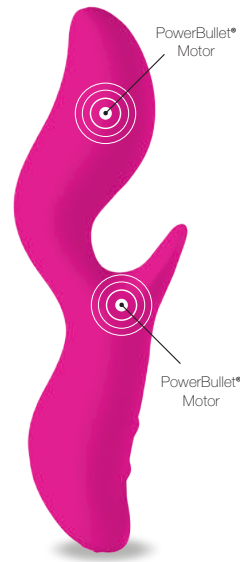

### Dimensions:

7.8in (197mm) x 1.3in (32mm)

- Pronounced Tips Concentrate Vibrations from Both Ends to Specific Areas
- Two PowerBullet® Motors
- Independently Controlled Vibrations

## The Eternal Swan

3-58916

**Run Time:** Up to 9 hours

**Charge Time:** 4 hours

### Dimensions:

6.3in (160mm) x 1.2in (30mm)

### Dimensions:

7.5in (190mm) x 1.5in (38mm)

- 100% premium silicone-covered body
- Virtually seamless, safe and easy to clean
- Certified waterproof and fully submersible
- Independently Controlled Vibrations