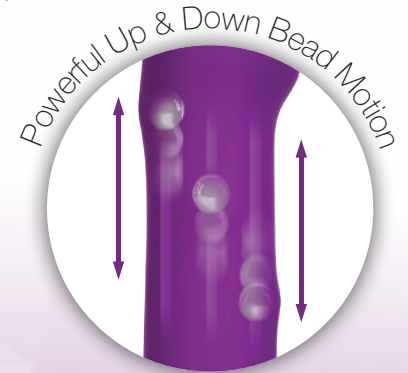

Commotion™
●●● LET IT MOVE YOU ●●●

Rhumba

Rhumba will have you moving all night long!

With 4 beads driving up and down, this vibrator offers a unique movement that creates exquisite unwavering pleasure. With a powerful rabbit clitoral shape, Rhumba has all the right moves to satisfy.

Prepare to start a Commotion in the bedroom.

95015 - Plum
95035 - Raspberry

Run Time: 1 hour
Charge Time: 2 hours 20 mins

Item #	Colour	Outer Qty	Inner Qty	Length (mm)	Width (mm)	Diameter (mm)	Weight (g)
95015	Plum	24	6	240	63	32	250
95035	Raspberry