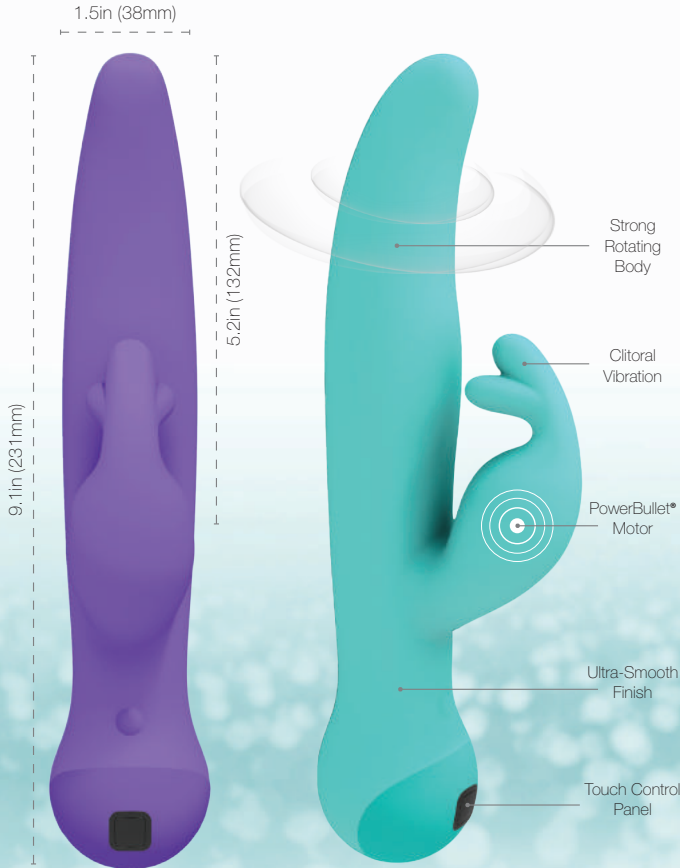

Using the responsive touch panel at the base, control your experience with a simple swipe in any direction. Swiping up or down will control the clitoral vibration, while swiping right or left will control the body rotation.

The vibrations of all Touch by Swan designs are amplified using the trusted PowerBullet® vibration technology.

3-95015 - Purple  
3-95019 - Teal

Run Time: Up to 15 hours  
Charge Time: 3 hours

Counter Display Available  
Item # 5-940  
Includes 2 Testers