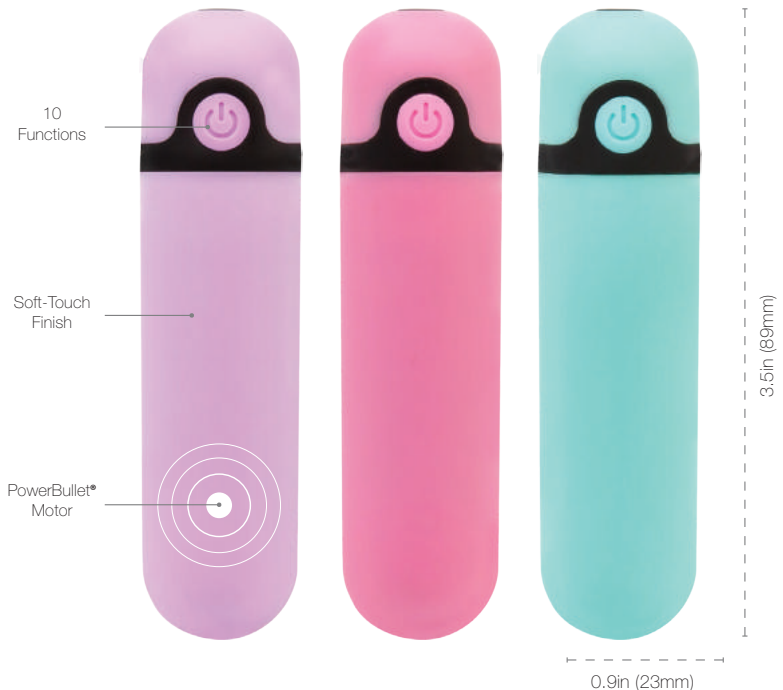

## VIBRATING BULLET

**SIMPLE  
& TRUE**

Ultra-Powerful | 10 Functions | Soft-Touch Finish  
Rechargeable | Waterproof

Run Time: Up to 80 mins  
Charge Time: 50 mins

5615-3

5616-3

5619-3

This wireless, waterproof, vibrating bullet with 10 powerful functions is discreet enough to take anywhere. Its power-packed motor provides unbelievable, deep and rumbling vibrations strong enough for any power-seeker. Rechargeable for endless fun whenever you desire!