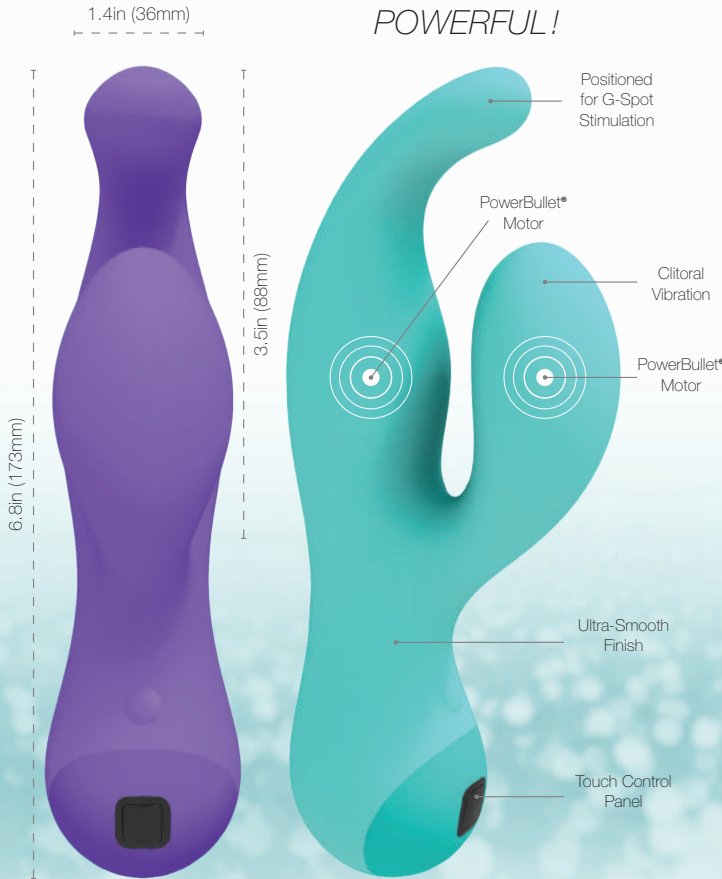

Solo

Solo, a new concept from Touch by Swan, features a curvaceous design perfectly enhanced for your pleasure. A broad clitoral stimulator will create more contact with your natural shape, while the body of the Solo is positioned for mind blowing G-Spot contact.

Using the responsive touch panel at the base, control your experience with a simple swipe in any direction. Swiping up or down will control the clitoral vibration, while swiping right or left will control the body vibration.

The vibrations of all Touch by Swan designs are amplified using the trusted PowerBullet® vibration technology.

VERY POWERFUL!

3-94715 - Purple
3-94719 - Teal

Run Time: Up to 7.5 hours
Charge Time: 2 hours