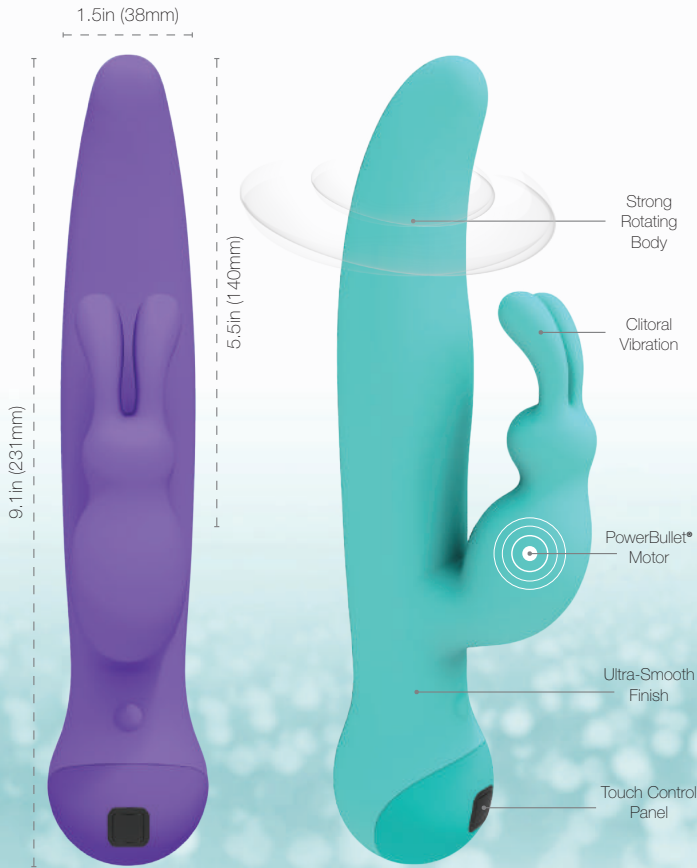

touch™
by swan®

Duo

Duo, a classic design upgraded for modern pleasure seekers, is modeled after the tried and true rabbit form. The two long ears on the clitoral stimulator, which transmit the strong vibrations, are complimented by the strong rotating body. The size and weight of the ears create a steady bouncing movement, and allow for the vibration to reach the right areas as needed.

Using the responsive touch panel at the base, control your experience with a simple swipe in any direction. Swiping up or down will control the clitoral vibration, while swiping right or left will control the body rotation.

The vibrations of all Touch by Swan designs are amplified using the trusted PowerBullet® vibration technology.

3-94815 - Purple
3-94819 - Teal

Run Time: Up to 15 hours
Charge Time: 3 hours