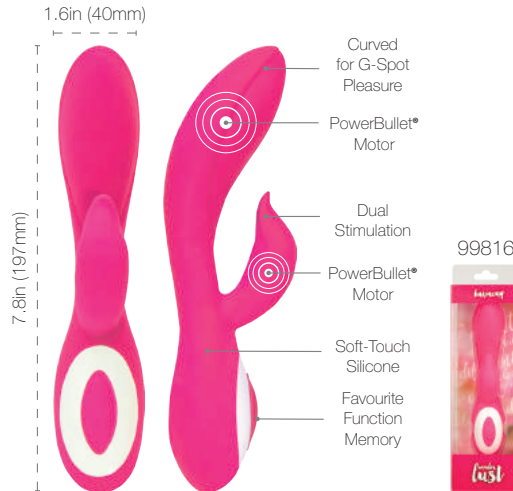

harmony

Run Time: Up to 2 hours
Charge Time: 6 hours

Display Available
Counter & Slatwall Compatible
Item # 5-298
Includes 3 Testers