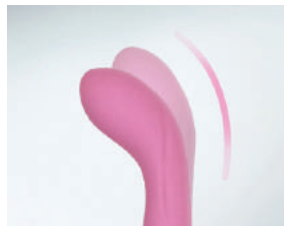

Flexible for Optimal G-Spot Stimulation