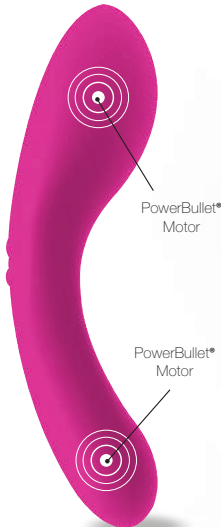

## Adore Beauty

95916

**Run Time:** Up to 12 hours

**Charge Time:** 4 hours

**Dimensions:**

9.5in (240mm) x 1.6in (41mm)

- Stylish Wireless Charging Cradle
- Independently Controlled Dual Vibrations and Rotation
- Water Resistant

## The Swan Wand

3-20416

**Run Time:** Up to 8.5 hours

**Charge Time:** 4 hours

**Dimensions:**

9.2in (234mm) x 2in (51mm)

- Independently controlled vibrations
- 7 Functions in each motor
- Certified waterproof and fully submersible
- "Press and Hold" technology

## The Mini Swan Wand

3-21516

**Run Time:** Up to 2 hours

**Charge Time:** 2 hours

**Dimensions:**

4.7in (120mm) x 1.2in (30mm)

- 100% premium silicone-covered body
- Virtually seamless, safe and easy to clean
- Certified waterproof and fully submersible
- "Press and Hold" technology